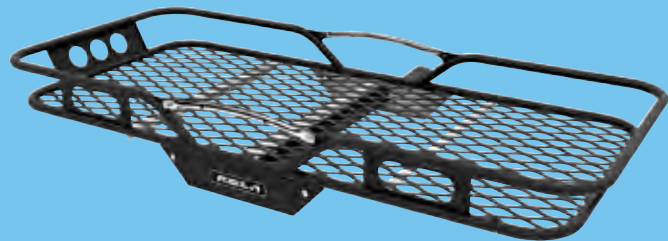

## TRAILER TRAY

The first trailer tongue cargo carrying system!  
Fits most "A" frame trailers on the road today;  
provides additional storage in the softest riding area of your trailer.  
See page 14

## POLY TRIANGLE TRAILER BOX

The Triangle toolbox for trailer tongues is a lightweight, attractive storage option for adding storage for anything from tools to life vests and boat supplies securely on your trailer.  
See page 16

## CARGO CARRIERS

ROLA® cargo carriers and trays provide you the space to bring all your gear. No longer will you have to deal with a cramped cabin or overstuffed trunk.  
See page 03